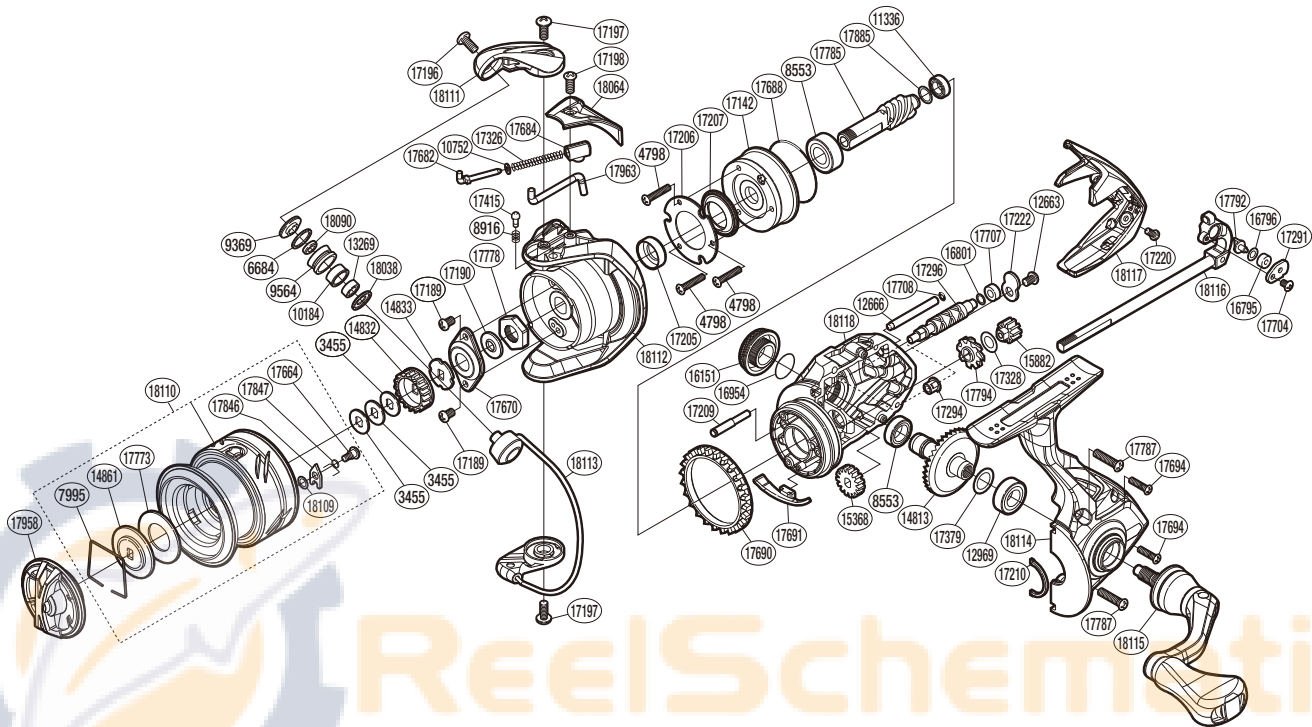

SHIMANO

ULTEGRA S A-RB

ULT-1000HGFB

Please note that the number of adjusting washers may not be the same as shown in the exploded views.
(51SF03B010X) (Adjustment will vary with each individual product.)